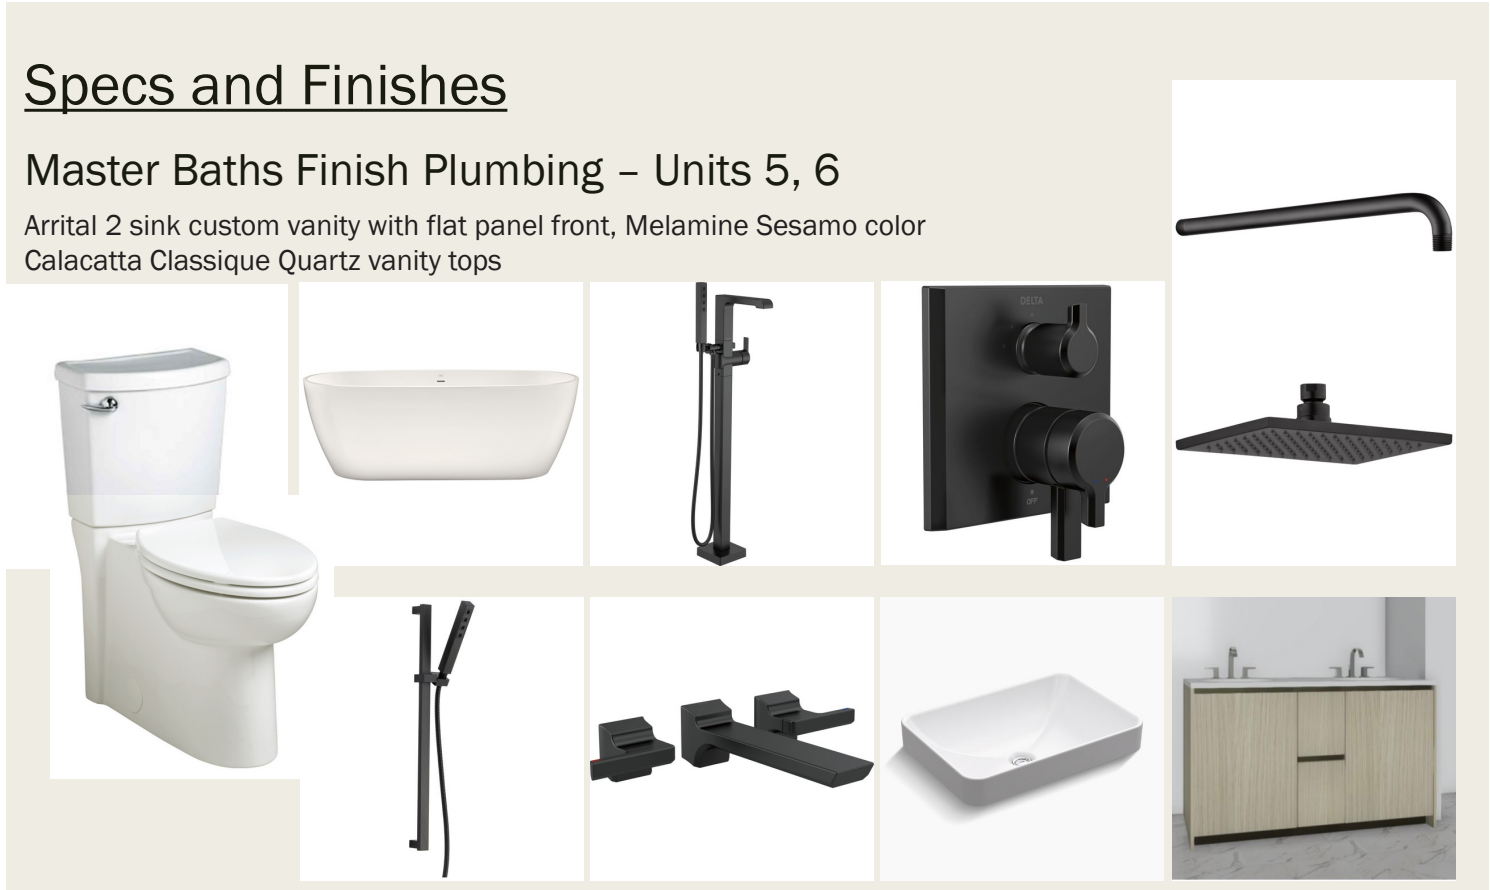

Specs and Finishes

Master Baths Finish Plumbing – Units 5, 6

Arrital 2 sink custom vanity with flat panel front, Melamine Sesamo color
Calacatta Classique Quartz vanity tops