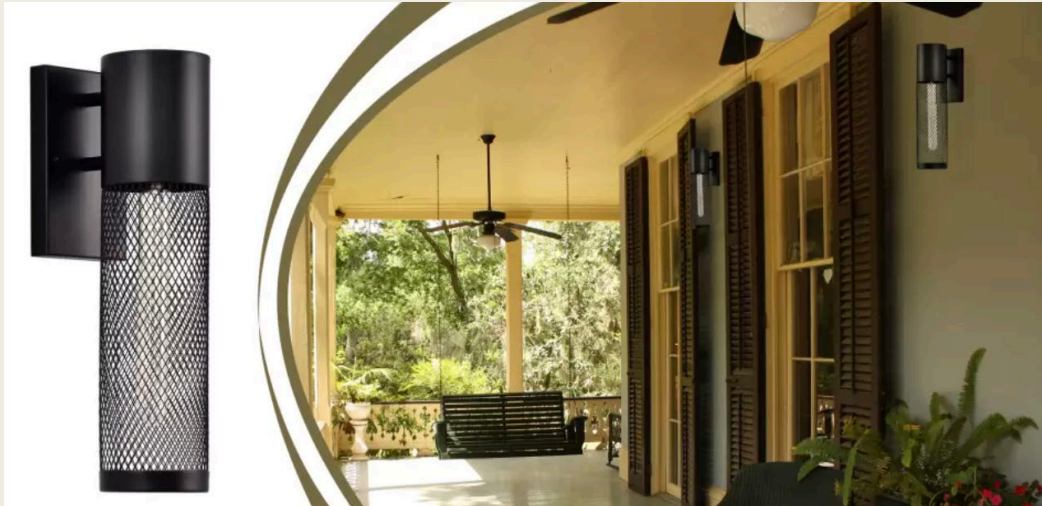

Specs and Finishes

Exterior Lighting