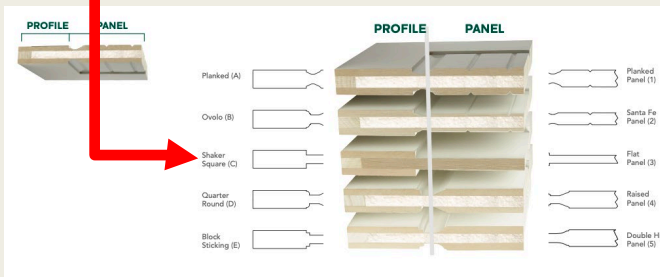

## Specs and Finishes

Interior doors, Door knobs and Trim

Miseno Howard Passage Door  
Lever Set with Round Rose

Wall Trim and Door Casing style