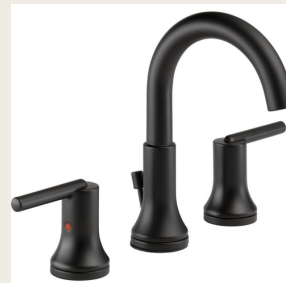

### Guest Baths Finish Plumbing – Units 2-6

Sink: Kohler vessel style bathroom sink

Faucets: Delta

Toilet: America Standard

Deep soak tub insert