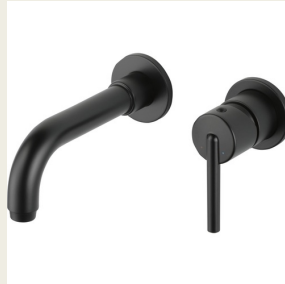

Specs and Finishes

Half Baths Finish Plumbing & Tile