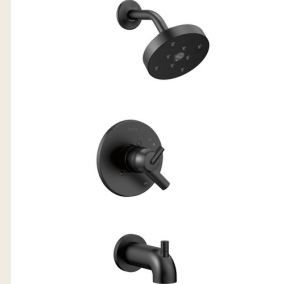

### Guest Baths Finish Plumbing – Units 2-6

Sink: Kohler vessel style bathroom sink

Faucets: Delta

Toilet: America Standard

Deep soak tub insert