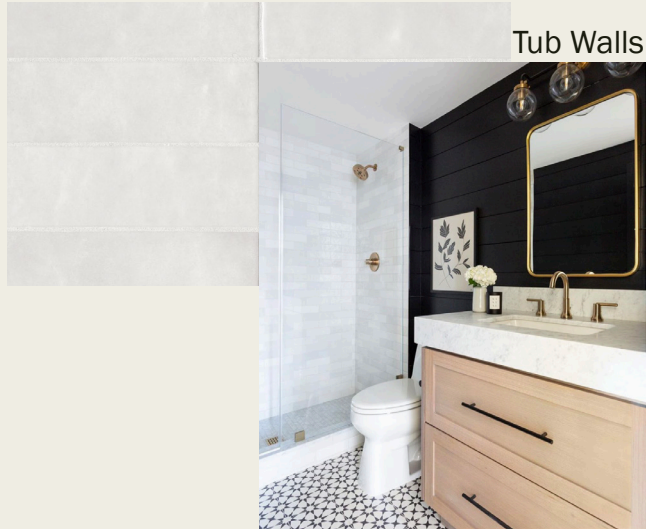

Specs and Finishes

Guest Baths with Tub

Tub Walls